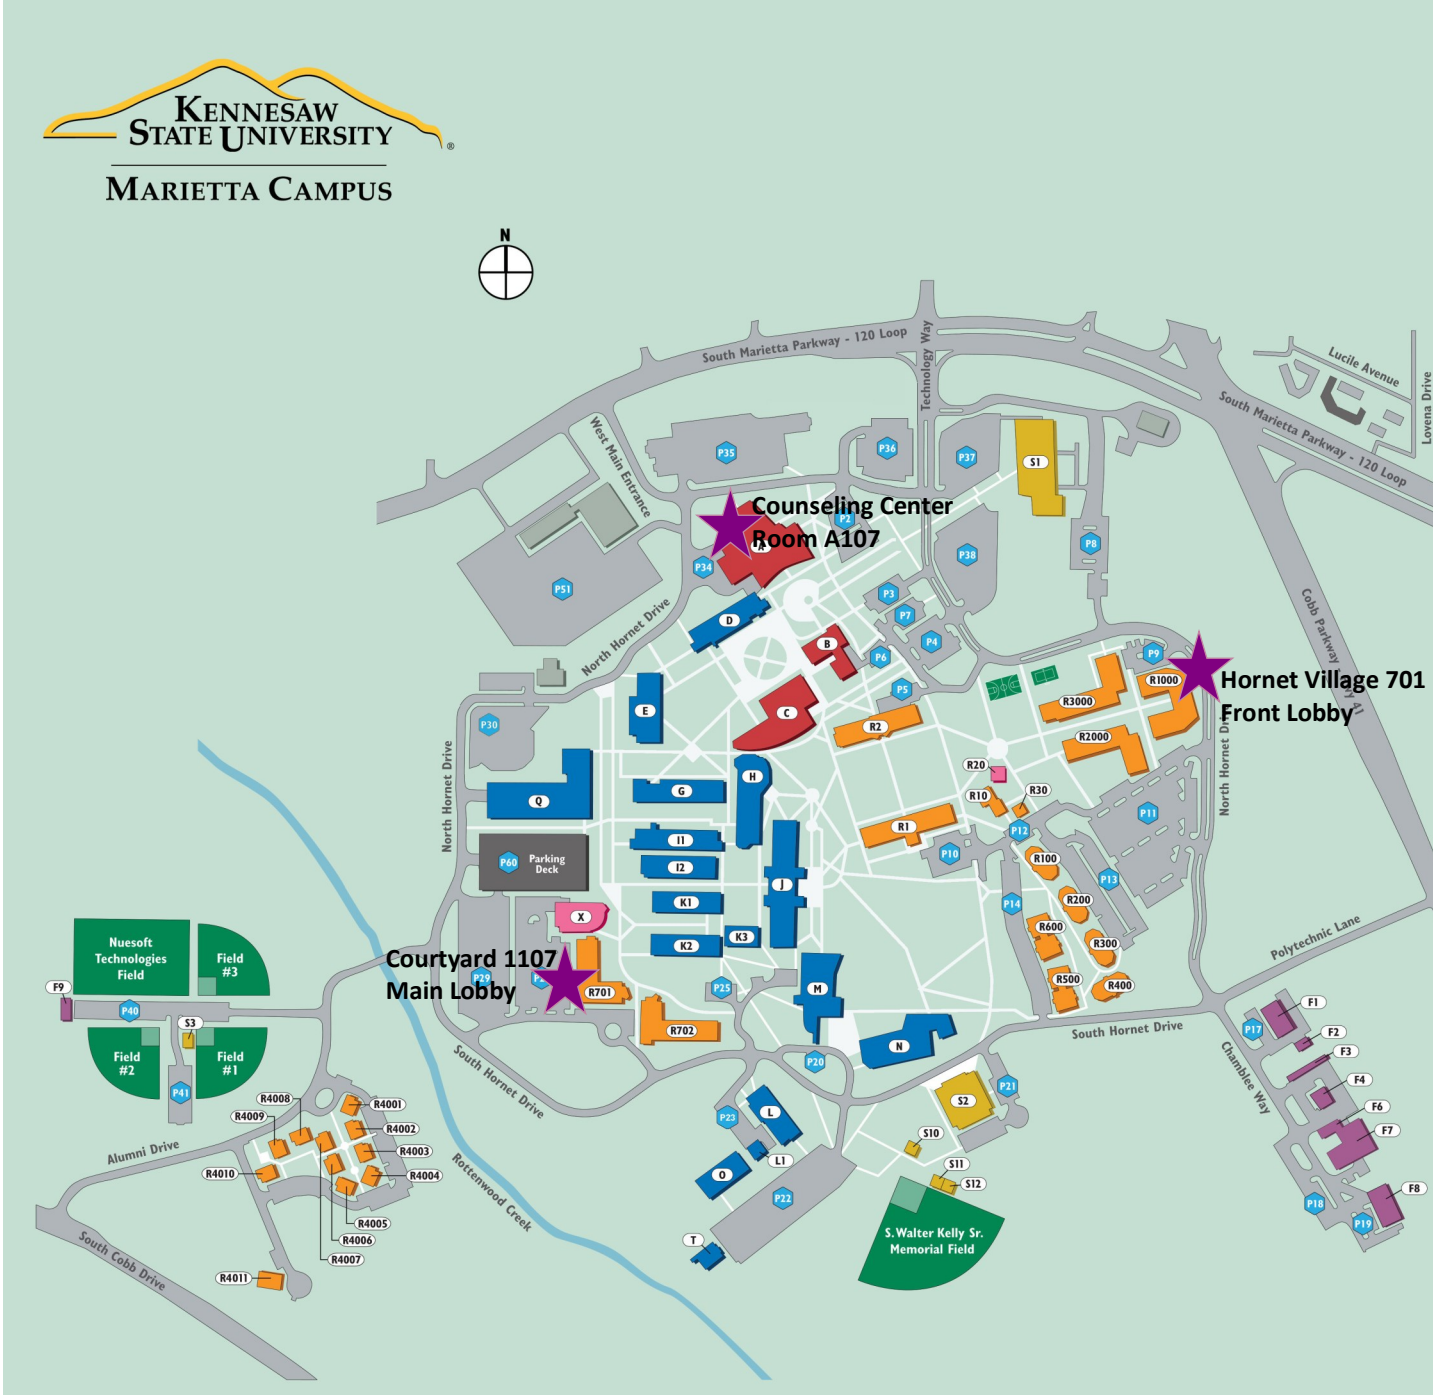

Food Pantry Drop Off Locations

★ **Hornet Village 701
Front Lobby**

★ **Courtyard 1107
Main Lobby**

★ **Counseling Center
Student Center A107**